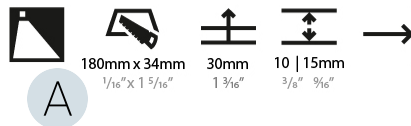

PROJECT	_____
TYPE	_____
SPECIFIER	_____
QUANTITY	_____
DATE	_____

DELIGHT STRING STEP RECESSED

A35700-

base number	LED Color Temp	Finishes (Diamond)	Finishes (Triangle)
	30/35/50		

- To build a product code in our configurator select the specify button on the base model # product page
- To build a manual product code on this datasheet choose from the options listed below in blue font and add the suffix to the base model #

GENERAL

Series: Delight
Subseries: Delight String Step
Brand: Prolicht
Division: Architectural
Mounting Type: Recessed
Mounting Location: Wall
Subcategory: Step Light

PHYSICAL

Shape: Rectangle
Length (mm): 190
Length (in): 7 1/2
Height (mm): 40
Depth (mm): 27
Height (in): 1 9/16
Depth (in): 1 1/16
Ceiling Thickness (mm): 10 / 12 / 15
Ceiling Thickness (in): 3/8 or 1/2 or 9/16
Min. Recessing Depth (mm): 30
Min. Recessing Depth (in): 1 3/16
Light Distribution: Asymmetric
Weight (kg): 0.208
Weight (lbs): 0.4576
Fixture Finish: SSR / BKV / CWI / CRY / HAB / UFT / ITA / RUA / FTG / MYG / LOD / PUS / FRO / FUP / KIA / POP / BLS / SPG / MEY / GOH / GUM / CHC / COM / ABZ / JAG / OBR / MOS / ROR
Fixture Material: Aluminum
Cut-out Measurements: 140mm / 5 1/2" x 34mm / 1 5/16"

LED

Number of LEDs: 1
Color Temperature (°K): 3000 / 3500 / 5000
Max. Delivered Lumen (lm): 60
CRI: >80 CRI
Lamp Life (hrs): 50000

OPTICAL

RATINGS AND CERTIFICATIONS

Certified By: Certified for North American Standards
IP rating: IP20